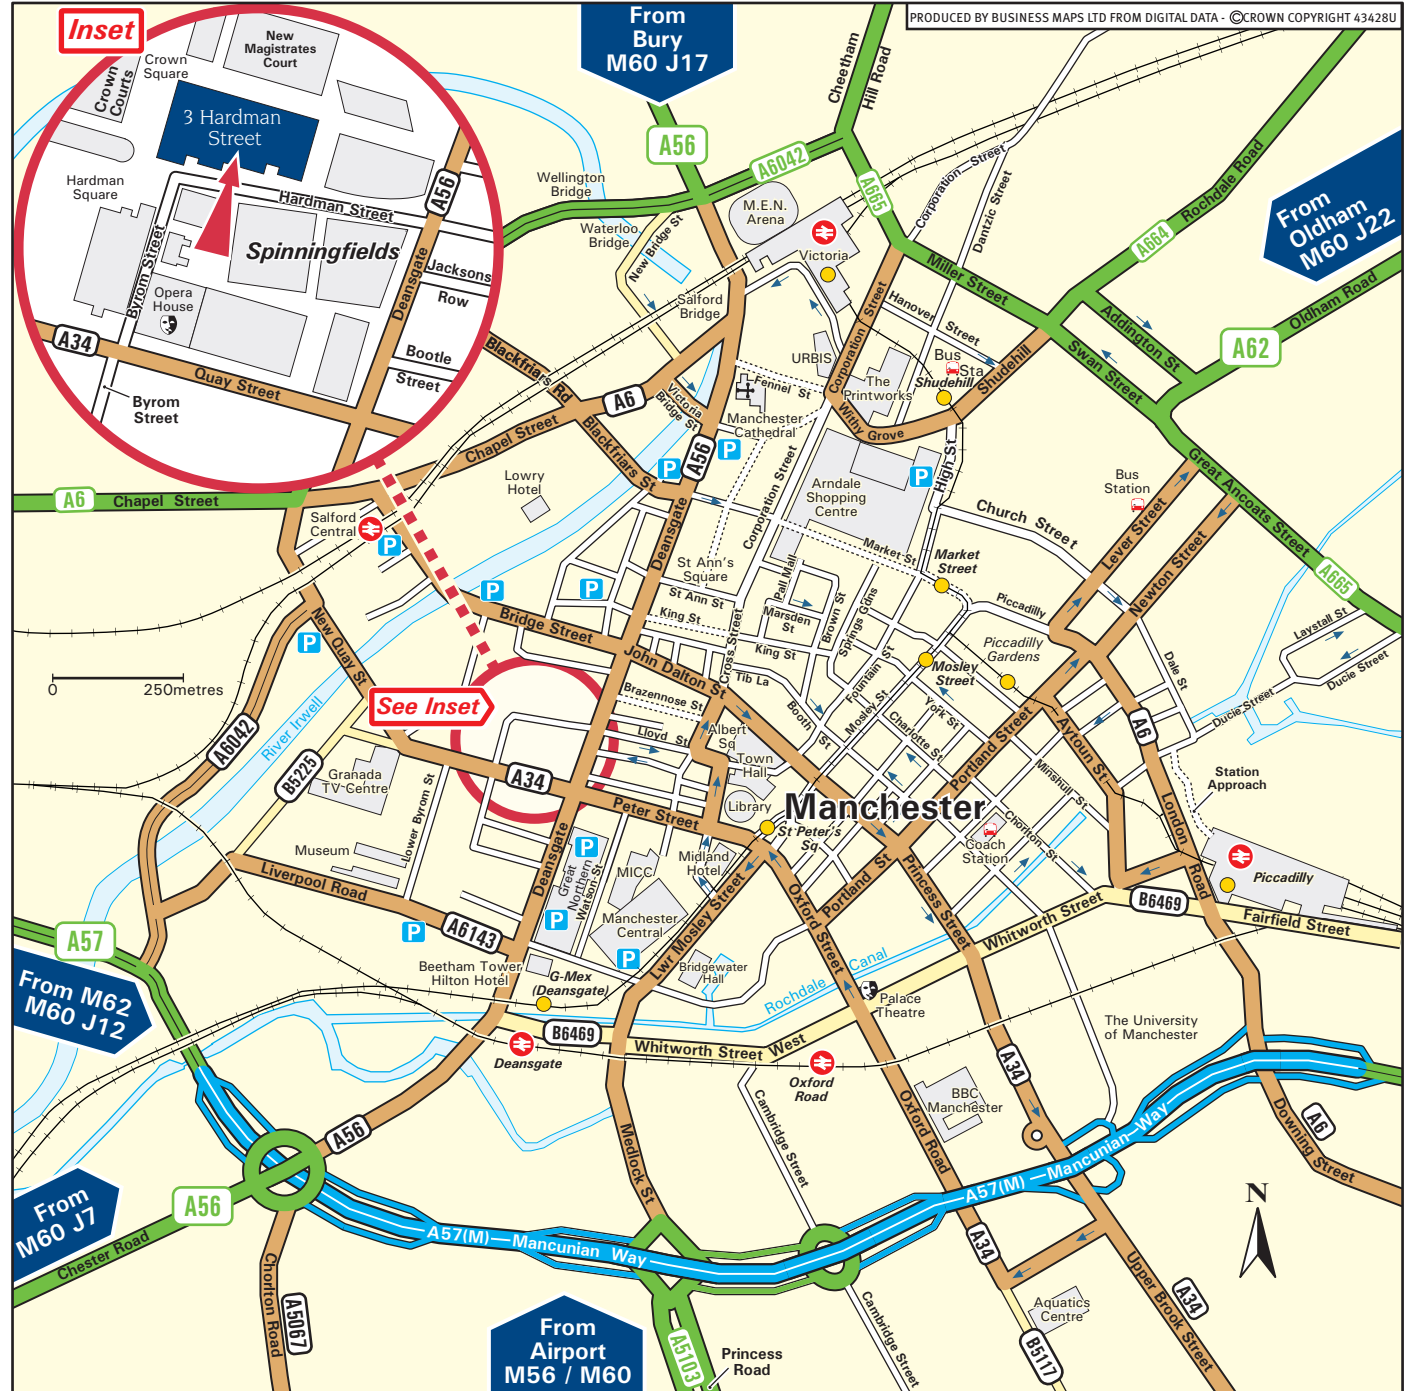

BDO Stoy Hayward

3 Hardman Street
Spinningfields
Manchester M3 3AT
Tel: 0161 817 7500
Fax: 0161 817 7683
www.bdo.co.uk

From the M56

- Leave the M56 at junction 3a and join the A5103 Princess Road towards the City Centre.
- At the roundabout underneath the Mancunian Way, continue straight across onto Medlock Street (signposted St Peter's Square)
- At the traffic lights, turn left into Whitworth St and then turn right onto Deansgate (A56).
- Spinningfields is on the left hand side (see inset map for location of our offices).

From the M62 / Liverpool

- Join the M62 towards Manchester
- At Junction 12, take the M602 towards the city centre and take the right hand lane at the end of the M602 along the A57.
- Go under the railway bridge and take the exit left.
- Turn left towards Manchester city centre and proceed along A56 (Deansgate).
- Spinningfields is on the left hand side (see inset map for location of our offices).

Car Parking P

- Public car parks are located on the map.
- Meter parking is available in some surrounding streets.

By Train

- The nearest stations are Victoria and Piccadilly.

PRODUCED BY BUSINESS MAPS LTD FROM DIGITAL DATA - ©CROWN COPYRIGHT 43428U